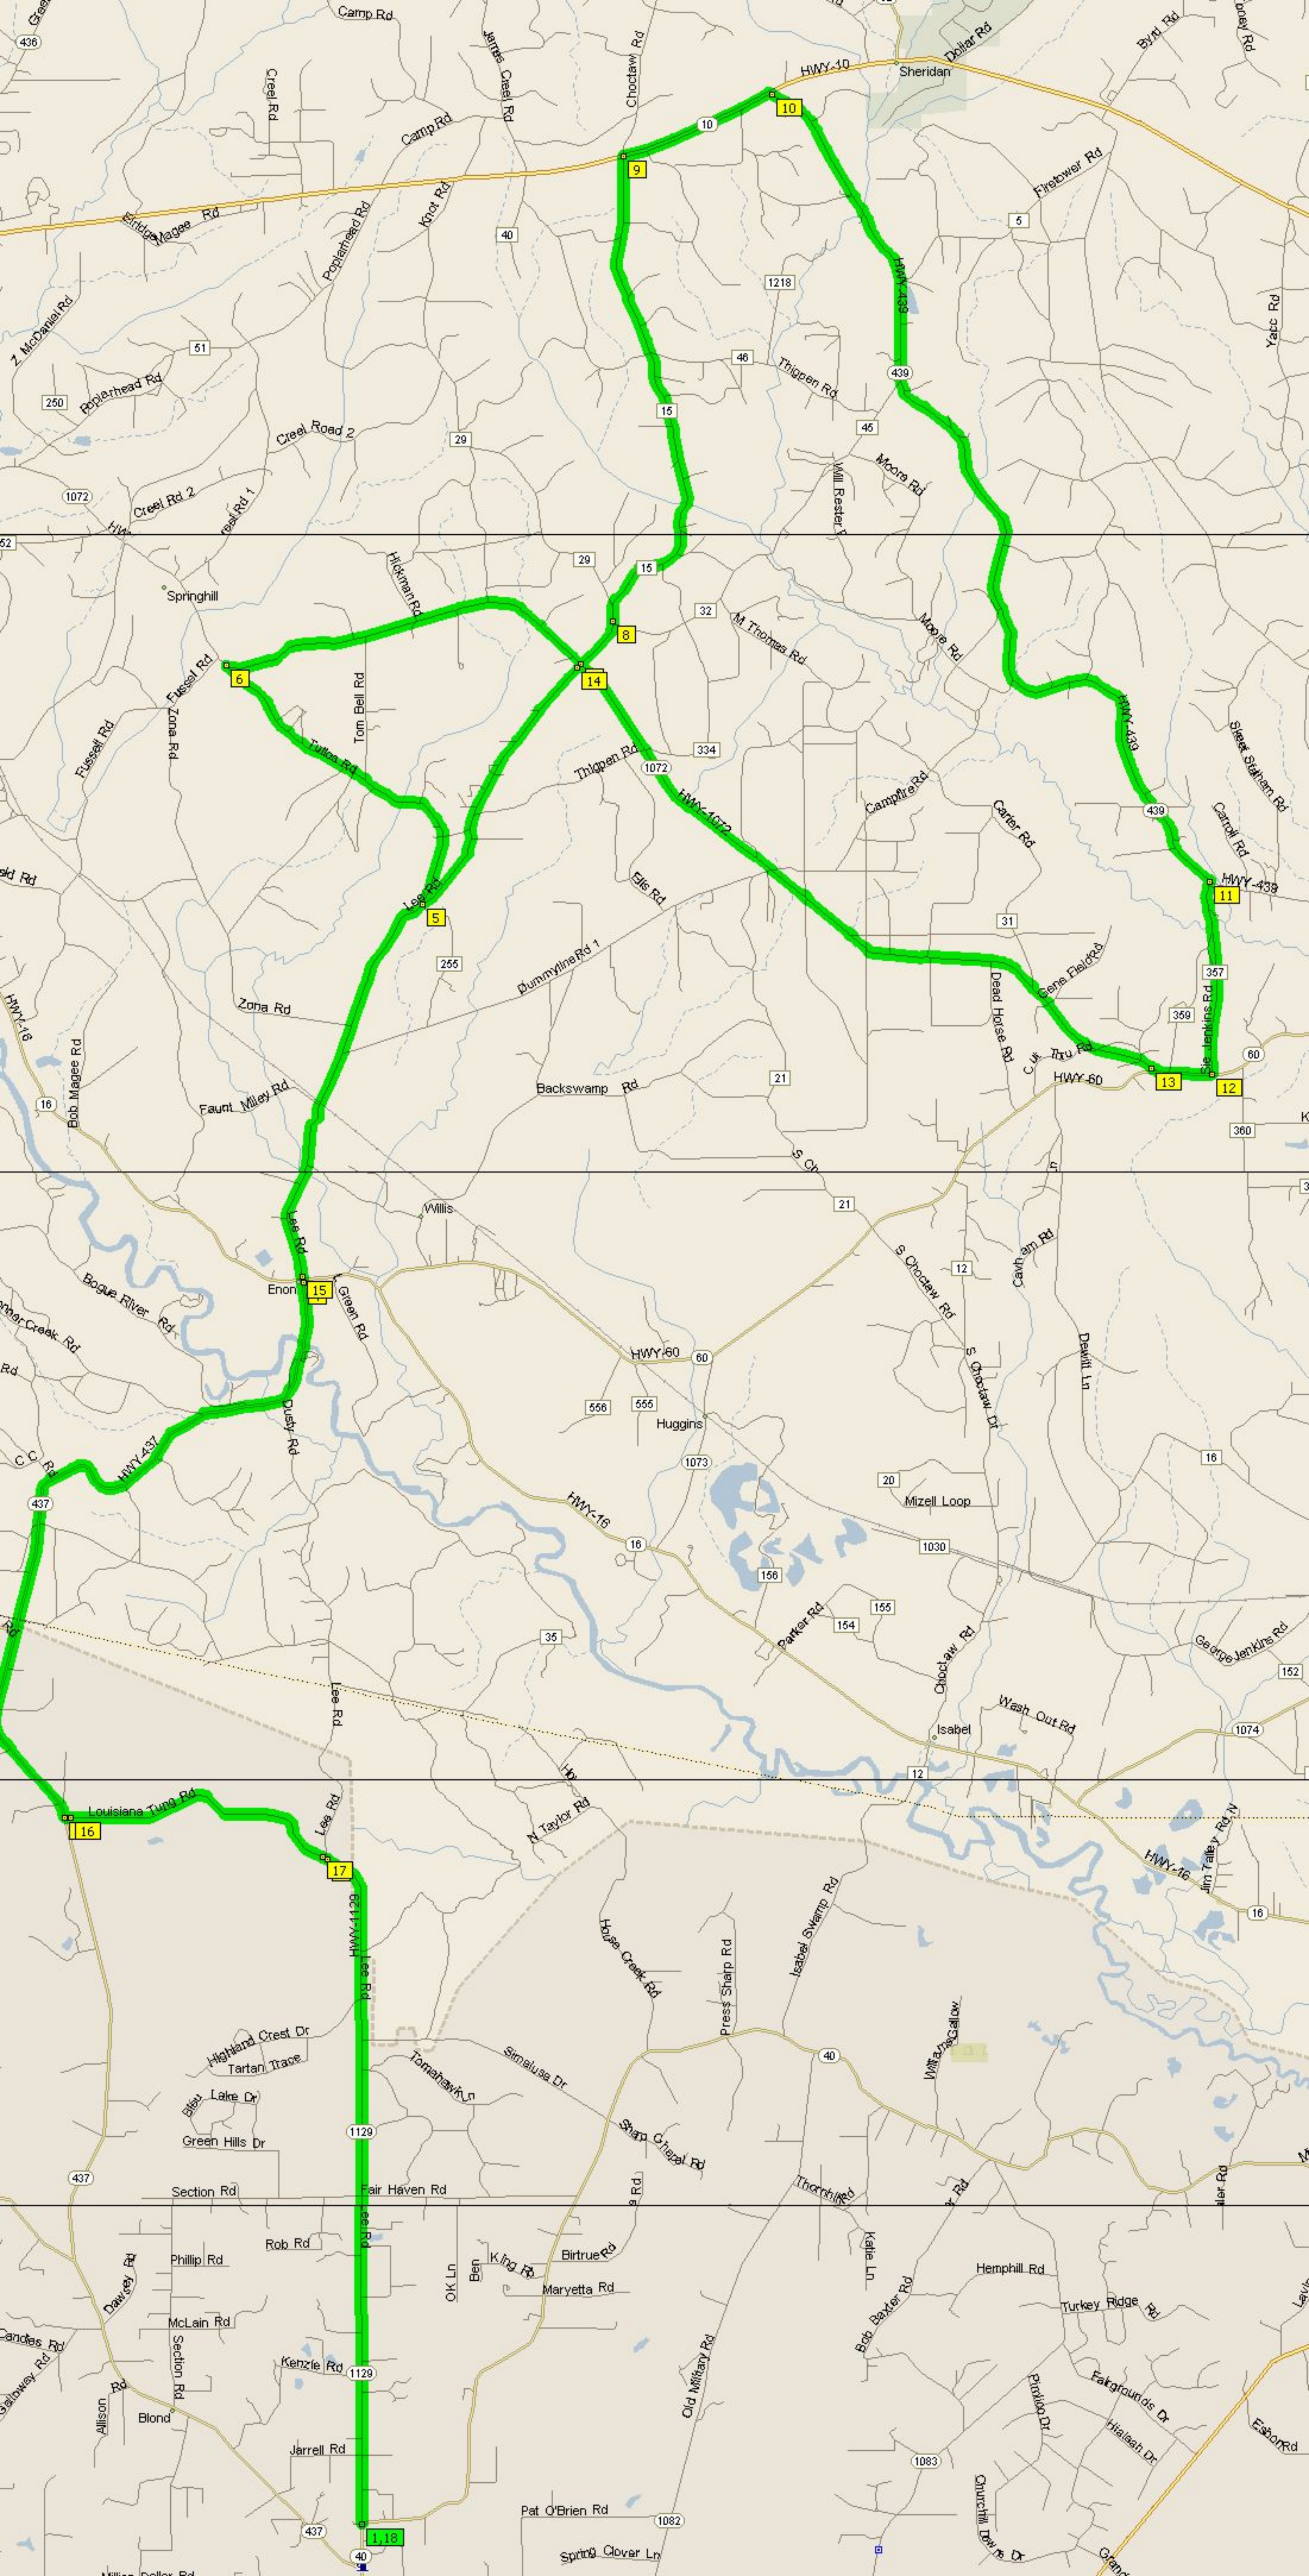

SOUTH SECTION

NORTH SECTION

0.0 mi Depart Lee Rd. Junior High on SR-40 [Lee Rd] (North) for 5.4 mi.
5.4 mi Keep Left - road name changes to Louisiana Tung Rd for 2.4 mi
7.8 mi Turn RIGHT (North) onto SR-437 for 1.8 mi
13.9 mi Enon - stay on SR-437 [HWY-437] (North) for 3.3 mi.
17.3 mi Turn LEFT at fire station onto Tullos Rd for 2.8 mi
20.2 mi Turn RIGHT (East) onto SR-1072 [HWY-1072] for 2.1 mi
23.3 mi Turn LEFT (North-East) onto Lee Rd for 0.4 mi
23.8 mi Keep Left - Road name changes to CR-15 for 4.0 mi
27.8 mi Turn RIGHT (East) onto SR-10 [HWY-10] for 1.3 mi
29.1 mi Turn RIGHT (East) onto SR-439 [HWY-439] for 7.8 mi.
37.2 mi Turn RIGHT (South) onto Sie Jenkins Rd for 1.6 mi
38.8 mi Turn RIGHT (West) onto SR-60 [HWY-60] for 0.4 mi
39.2 mi Turn RIGHT (North-West) onto SR-1072 [HWY-1072] for 5.9 mi.
45.1 mi Turn LEFT (South-West) onto Lee Rd for 5.7 mi.
50.8 mi ENON - stay on Lee Rd (South) for 6.2 mi.
57.0 mi Turn LEFT (East) onto Louisiana Tung Rd for 7.8 mi.
64.8 mi Arrive at Lee Road Junior High.