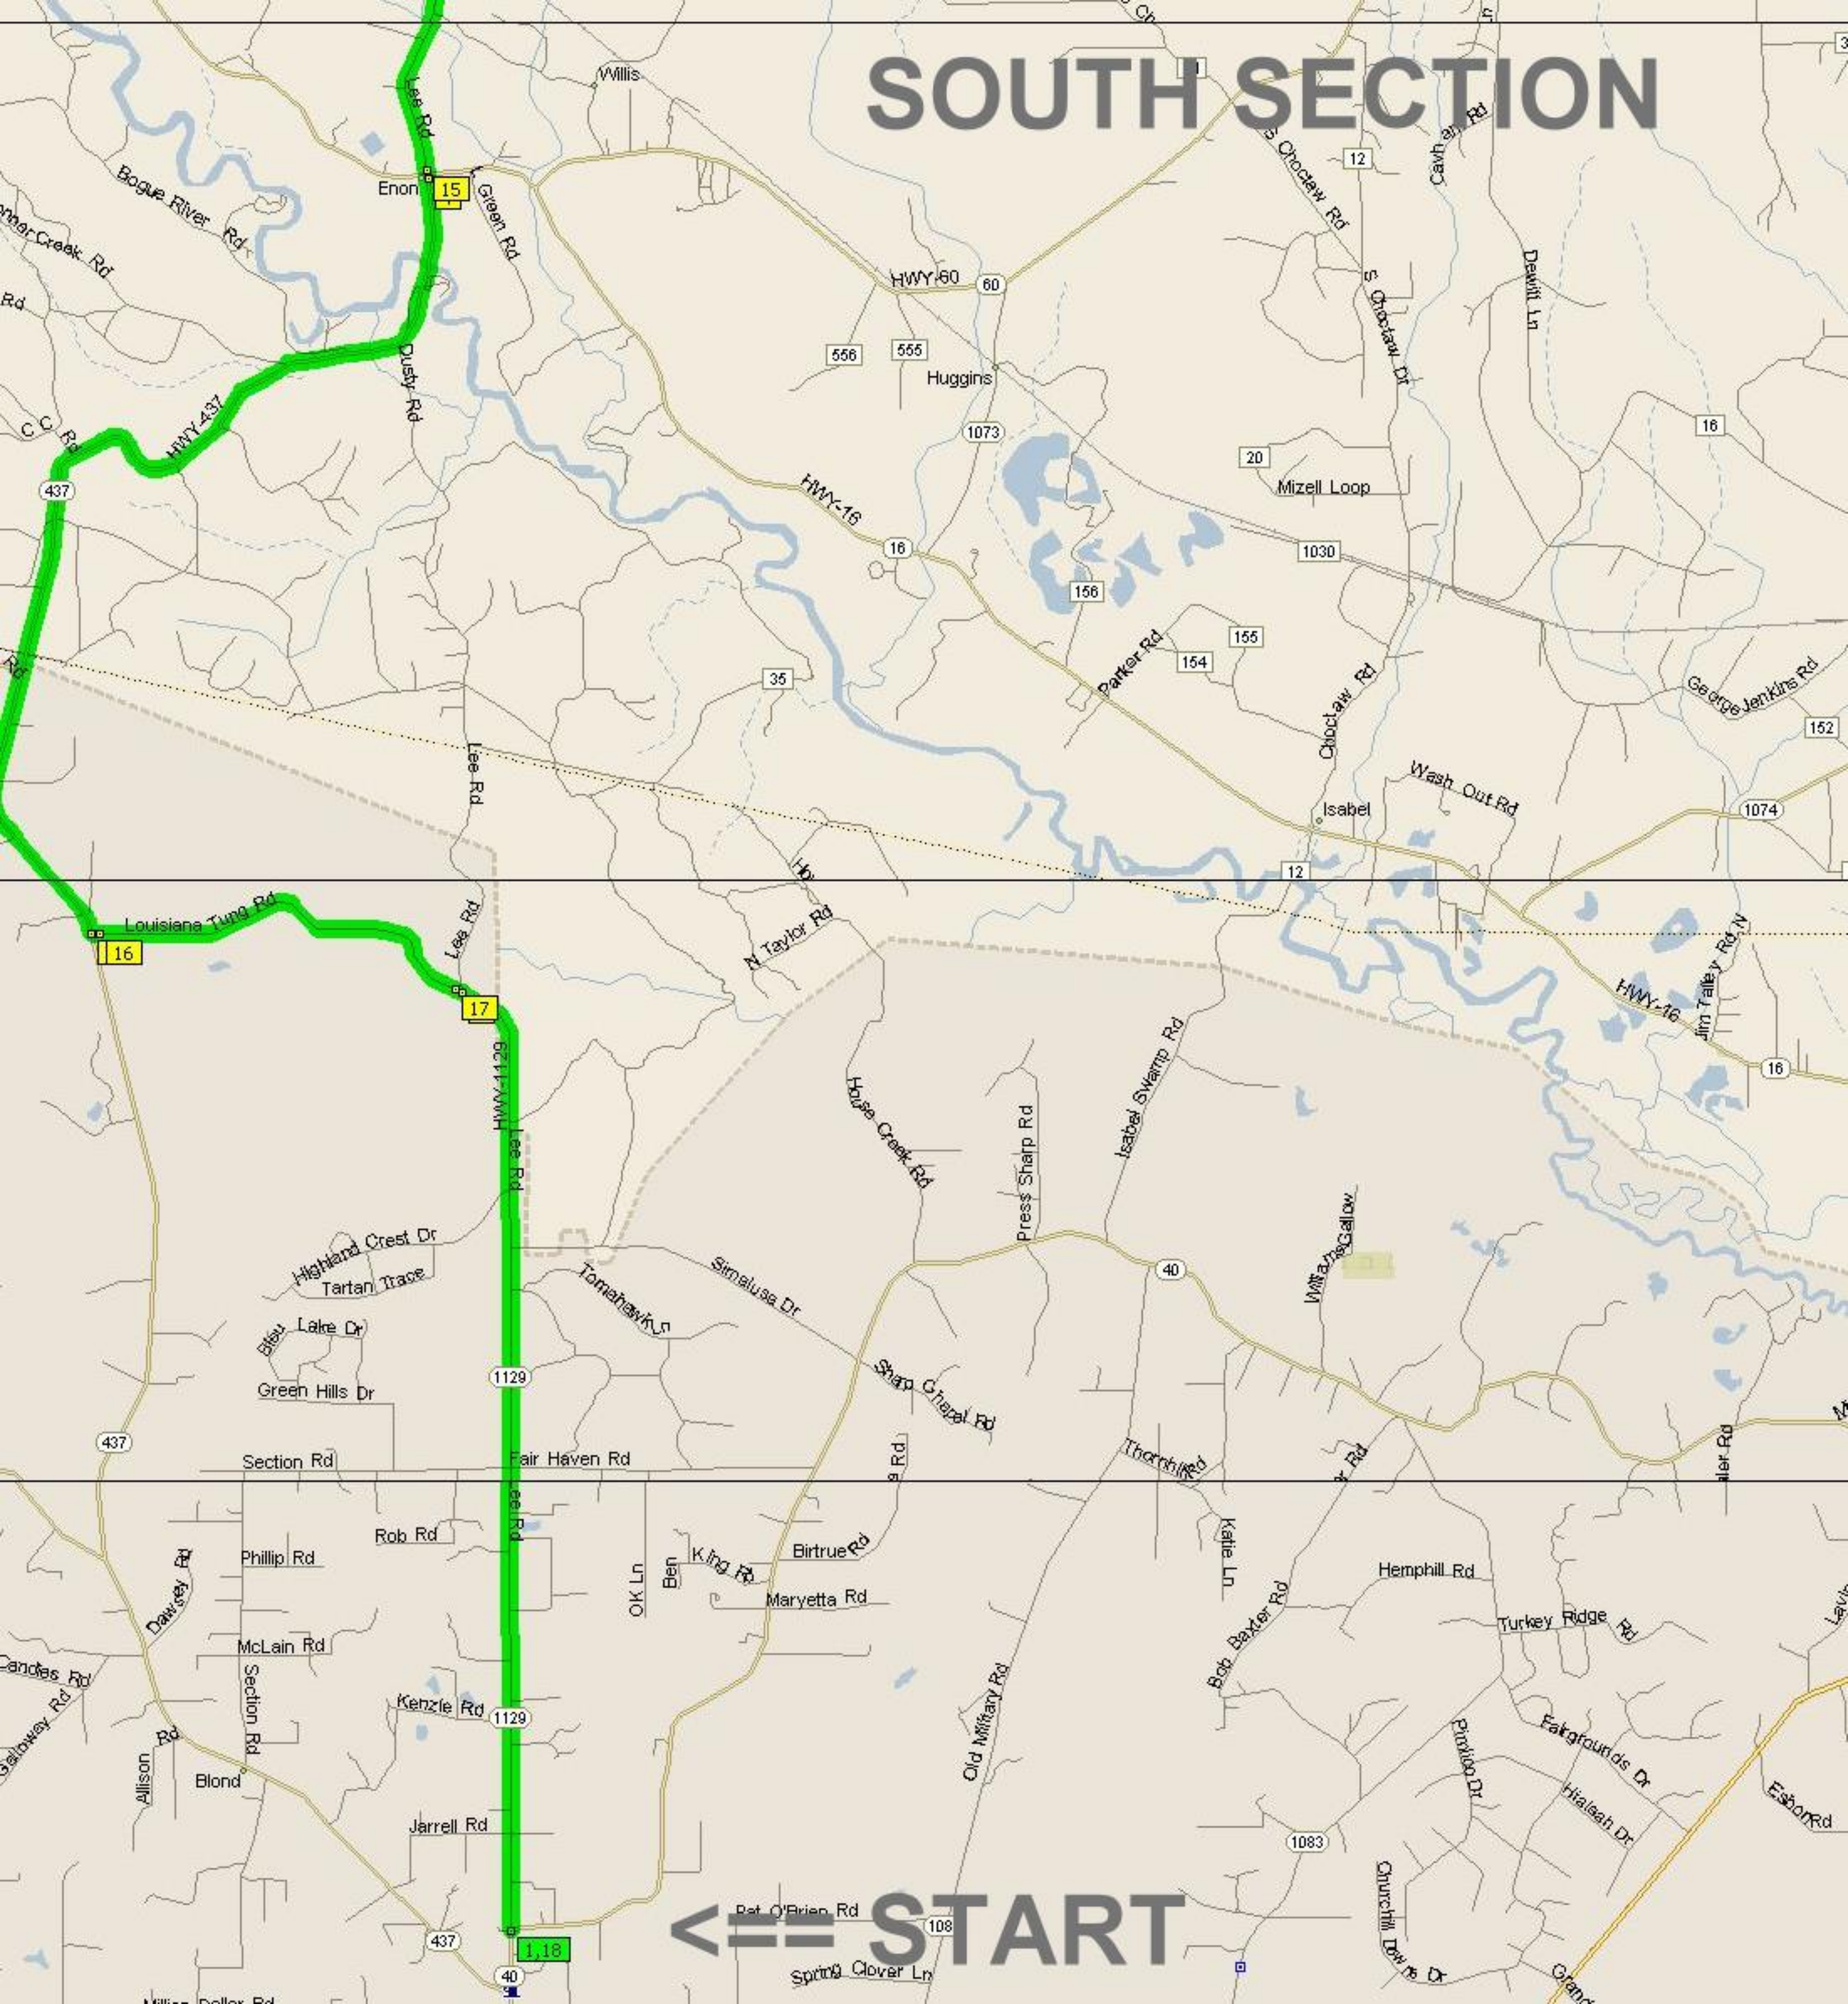

SOUTH SECTION

NORTH SECTION

0.0 mi Depart Lee Rd. Junior High on SR-40 [Lee Rd] (North) for 5.4 mi.
5.4 mi Keep Left - road name changes to Louisiana Tung Rd for 2.4 mi
7.8 mi Turn RIGHT (North) onto SR-437 for 1.8 mi
13.9 mi Enon - stay on SR-437 [HWY-437] (North) for 3.3 mi.
17.3 mi Turn LEFT at fire station onto Tullos Rd for 2.8 mi
20.2 mi Turn RIGHT (East) onto SR-1072 [HWY-1072] for 2.1 mi
23.3 mi Turn LEFT (North-East) onto Lee Rd for 0.4 mi
23.8 mi Keep Left - Road name changes to CR-15 for 4.0 mi
27.8 mi Turn RIGHT (East) onto SR-10 [HWY-10] for 1.3 mi
29.1 mi Turn RIGHT (East) onto SR-439 [HWY-439] for 7.8 mi.
37.2 mi Turn RIGHT (South) onto Sie Jenkins Rd for 1.6 mi
38.8 mi Turn RIGHT (West) onto SR-60 [HWY-60] for 0.4 mi
39.2 mi Turn RIGHT (North-West) onto SR-1072 [HWY-1072] for 5.9 mi.
45.1 mi Turn LEFT (South-West) onto Lee Rd for 5.7 mi.
50.8 mi ENON - stay on Lee Rd (South) for 6.2 mi.
57.0 mi Turn LEFT (East) onto Louisiana Tung Rd for 7.8 mi.
64.8 mi Arrive at Lee Road Junior High.