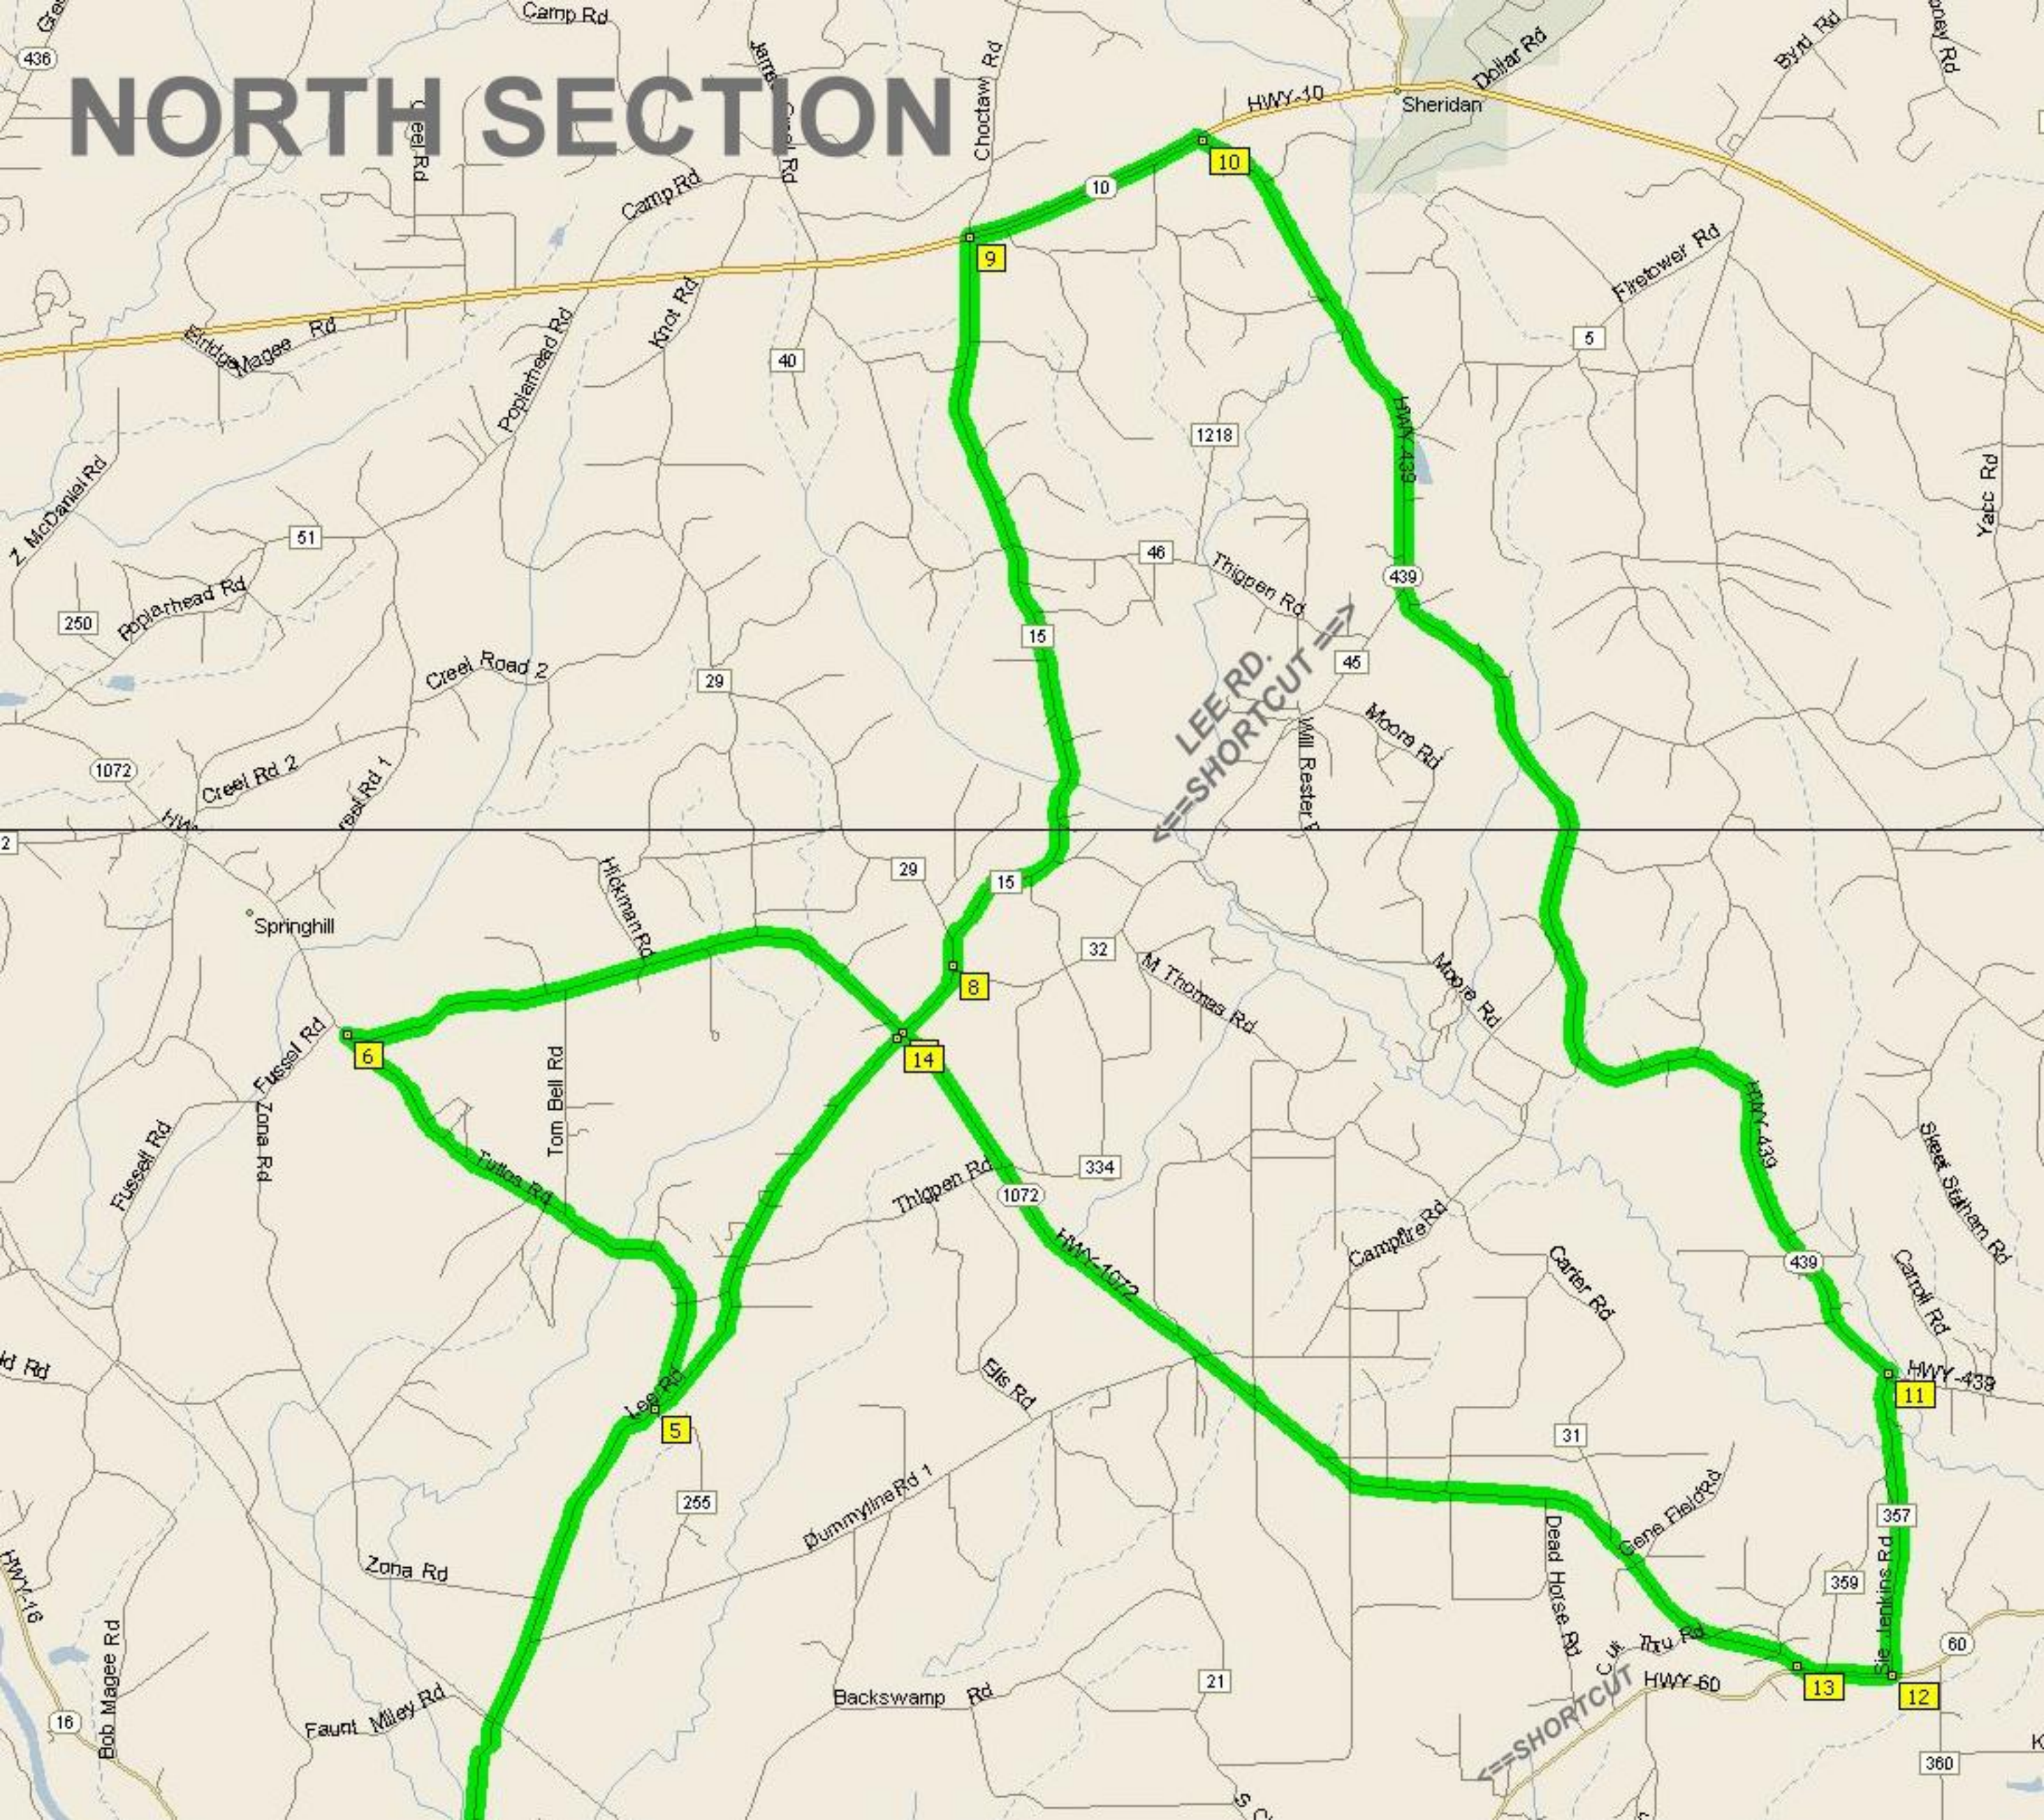

SOUTH SECTION

NORTH SECTION

0.0 mi Depart Lee Rd. Junior High on SR-40 [Lee Rd] (North) for 5.4 mi.
5.4 mi Keep Left - road name changes to Louisiana Tung Rd for 2.4 mi
7.8 mi Turn RIGHT (North) onto SR-437 for 1.8 mi
13.9 mi Enon - stay on SR-437 [HWY-437] (North) for 3.3 mi.
17.3 mi Turn LEFT at fire station onto Tullos Rd for 2.8 mi
20.2 mi Turn RIGHT (East) onto SR-1072 [HWY-1072] for 2.1 mi
23.3 mi Turn LEFT (North-East) onto Lee Rd for 0.4 mi
23.8 mi Keep Left - Road name changes to CR-15 for 4.0 mi
27.8 mi Turn RIGHT (East) onto SR-10 [HWY-10] for 1.3 mi
29.1 mi Turn RIGHT (East) onto SR-439 [HWY-439] for 7.8 mi.
37.2 mi Turn RIGHT (South) onto Sie Jenkins Rd for 1.6 mi
38.8 mi Turn RIGHT (West) onto SR-60 [HWY-60] for 0.4 mi
39.2 mi Turn RIGHT (North-West) onto SR-1072 [HWY-1072] for 5.9 mi.
45.1 mi Turn LEFT (South-West) onto Lee Rd for 5.7 mi.
50.8 mi ENON - stay on Lee Rd (South) for 6.2 mi.
57.0 mi Turn LEFT (East) onto Louisiana Tung Rd for 7.8 mi.
64.8 mi Arrive at Lee Road Junior High.