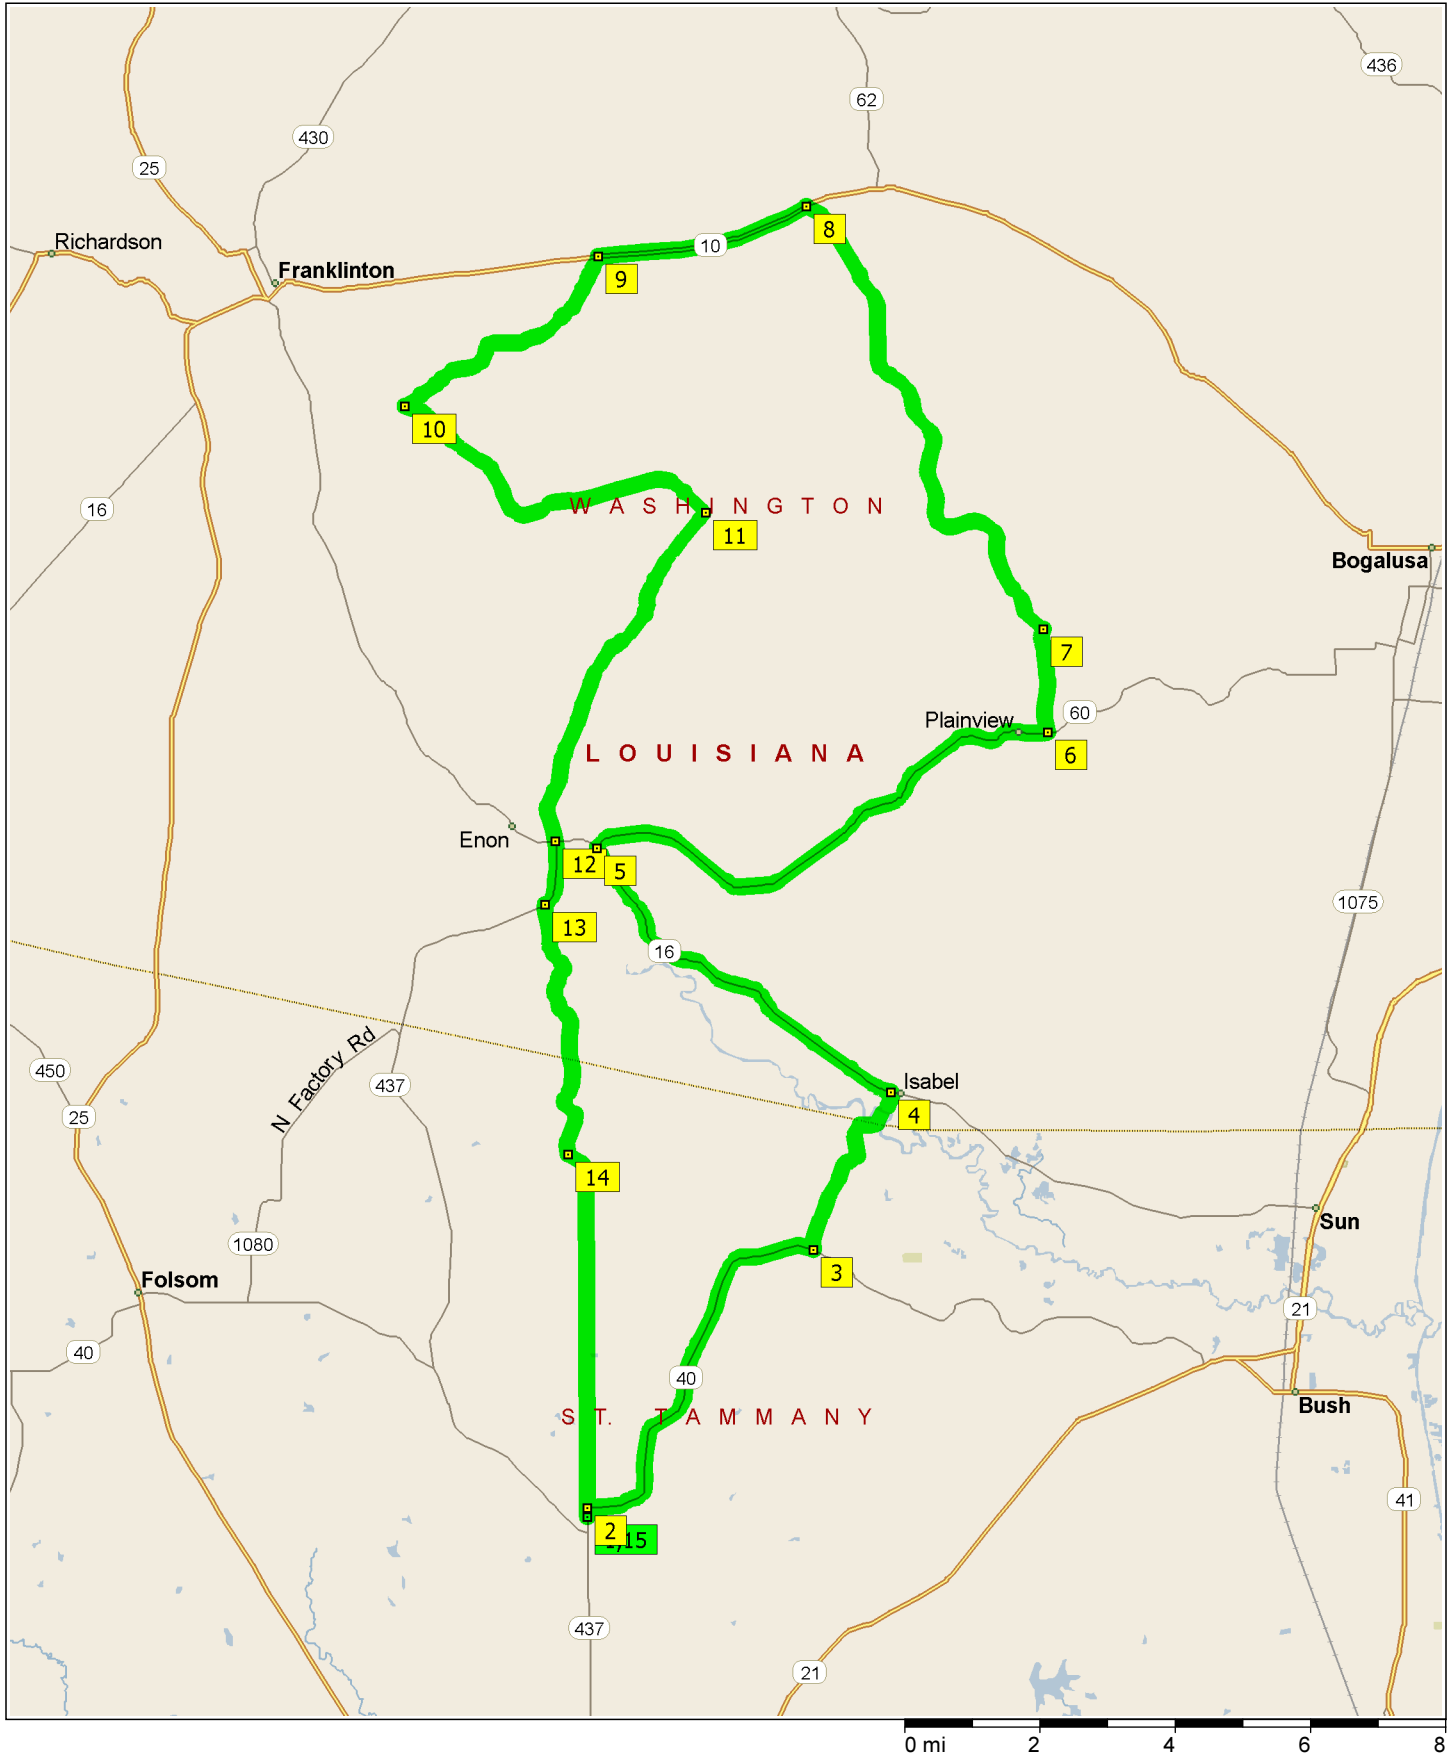

Lee Rd to Enon with dirt roads 60 miles

61.3 miles; 1 hour, 51 minutes

9:00 AM	0.0 mi	1	Depart near Blond on SR-40 [Lee Rd] (North) for 0.1 mi
9:00 AM	0.1 mi	2	At near Blond, turn RIGHT to stay on SR-40 for 6.0 mi
9:09 AM	6.1 mi	3	At near Isabel, turn LEFT (North) onto Isabel Swamp Rd for 2.4 mi
9:15 AM	8.5 mi		Road name changes to PR-12 [Choctaw Rd] for 0.5 mi
9:17 AM	9.0 mi	4	At 53992 SR-16, Bogalusa, LA 70427, turn LEFT (West) onto SR-16 for 5.9 mi
9:26 AM	14.9 mi	5	At 49002 SR-60, Franklinton, LA 70438, turn RIGHT (North-East) onto SR-60 for 7.9 mi
9:39 AM	22.9 mi	6	At 55687 SR-60, Bogalusa, LA 70427, turn LEFT (North) onto PR-357 [Sie Jenkins Rd] for 1.6 mi
9:42 AM	24.4 mi	7	At near Plainview, turn LEFT (North-West) onto SR-439 for 8.1 mi
9:55 AM	32.5 mi	8	At near Sheridan, bear LEFT (West) onto SR-10 [Zachary Taylor Pky] for 3.2 mi
9:59 AM	35.7 mi	9	At 48982 SR-10, Franklinton, LA 70438, turn LEFT (South) onto PR-51 [Poplarhead Rd] for 0.6 mi
10:01 AM	36.3 mi		Road name changes to Poplarhead Rd for 2.7 mi
10:07 AM	38.9 mi		Turn LEFT to stay on Poplarhead Rd for 0.1 mi
10:08 AM	39.1 mi		Turn LEFT to stay on Poplarhead Rd for 0.6 mi
10:09 AM	39.6 mi	10	At near Springhill, turn LEFT (East) onto SR-1072 for 5.5 mi
10:18 AM	45.1 mi	11	At 50591 SR-1072, Franklinton, LA 70438, turn RIGHT (South-West) onto PR-15 [Lee Rd] for 5.7 mi
10:31 AM	50.8 mi	12	At 48003 SR-16, Franklinton, LA 70438, road name changes to SR-437 for 1.0 mi
10:33 AM	51.8 mi	13	At near Enon, bear LEFT (South) onto PR-33 for 2.5 mi
10:38 AM	54.3 mi		Road name changes to SR-1129 [Lee Rd] for 1.5 mi
10:41 AM	55.8 mi	14	At near Blond, stay on SR-1129 [Lee Rd] (East) for 5.4 mi
10:50 AM	61.2 mi		Keep STRAIGHT onto SR-40 [Lee Rd] for 0.1 mi
10:51 AM	61.3 mi	15	Arrive near Blond