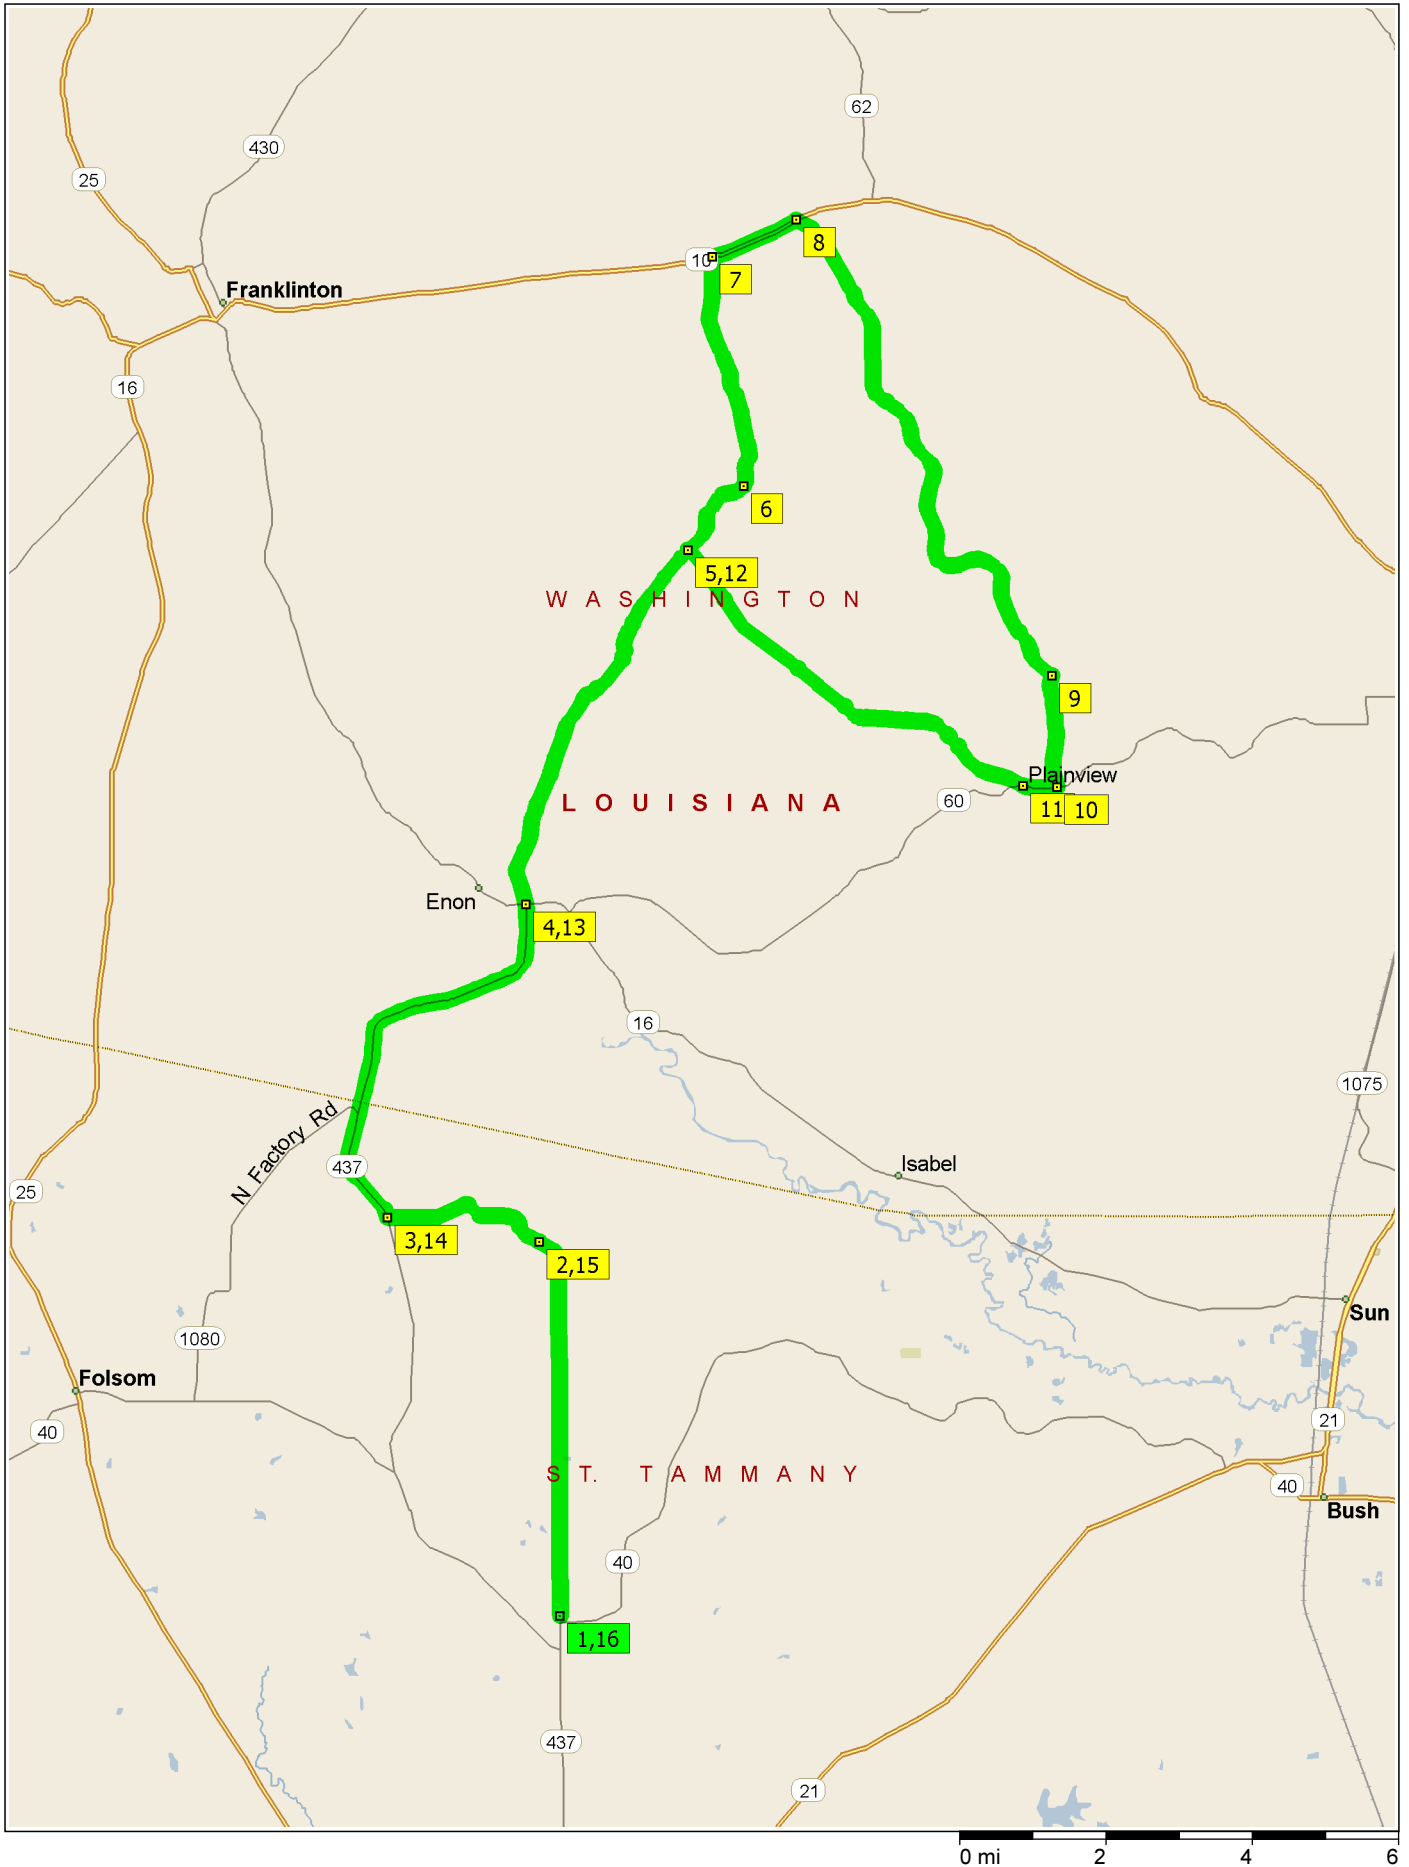

# Lee Rd to Enon 60 miles

60.4 miles; 1 hour, 49 minutes

9:00 AM	0.0 mi	<b>1</b>	Depart 79337 Lee Rd, Covington, LA 70435 on SR-1129 [Lee Rd] (North) for 5.3 mi
9:08 AM	5.3 mi	<b>2</b>	At near Blond, keep STRAIGHT onto Louisiana Tung Rd for 2.4 mi
9:14 AM	7.6 mi	<b>3</b>	At 85007 SR-437, Covington, LA 70435, turn RIGHT (North) onto SR-437 for 5.9 mi
9:21 AM	13.6 mi	<b>4</b>	At 48003 SR-16, Franklinton, LA 70438, road name changes to PR-15 [Lee Rd] for 5.7 mi
9:34 AM	19.2 mi	<b>5</b>	At 50591 SR-1072, Franklinton, LA 70438, stay on PR-15 [Lee Rd] (North-East) for 0.4 mi
9:35 AM	19.7 mi		Road name changes to Choctaw Rd for 0.9 mi
9:38 AM	20.5 mi	<b>6</b>	At near Springhill, road name changes to PR-15 [Choctaw Rd] for 3.3 mi
9:46 AM	23.8 mi	<b>7</b>	At near Sheridan, turn RIGHT (East) onto SR-10 [Zachary Taylor Pky] for 1.3 mi
9:47 AM	25.1 mi	<b>8</b>	At near Sheridan, bear RIGHT (East) onto SR-439 for 8.1 mi
10:00 AM	33.1 mi	<b>9</b>	At 17197 PR-357, Bogalusa, LA 70427, turn RIGHT (South) onto PR-357 [Sie Jenkins Rd] for 1.6 mi
10:04 AM	34.7 mi	<b>10</b>	At 55687 SR-60, Bogalusa, LA 70427, turn RIGHT (West) onto SR-60 for 0.5 mi
10:04 AM	35.2 mi	<b>11</b>	At 55141 SR-60, Bogalusa, LA 70427, keep RIGHT onto SR-1072 for 5.9 mi
10:14 AM	41.1 mi	<b>12</b>	At 50591 SR-1072, Franklinton, LA 70438, turn LEFT (South-West) onto PR-15 [Lee Rd] for 5.7 mi
10:27 AM	46.8 mi	<b>13</b>	At 48003 SR-16, Franklinton, LA 70438, road name changes to SR-437 for 5.9 mi
10:34 AM	52.7 mi	<b>14</b>	At 85007 SR-437, Covington, LA 70435, turn LEFT (East) onto Louisiana Tung Rd for 2.4 mi
10:40 AM	55.1 mi	<b>15</b>	At near Blond, road name changes to SR-1129 [Lee Rd] for 5.3 mi
10:49 AM	60.4 mi	<b>16</b>	Arrive 79337 Lee Rd, Covington, LA 70435