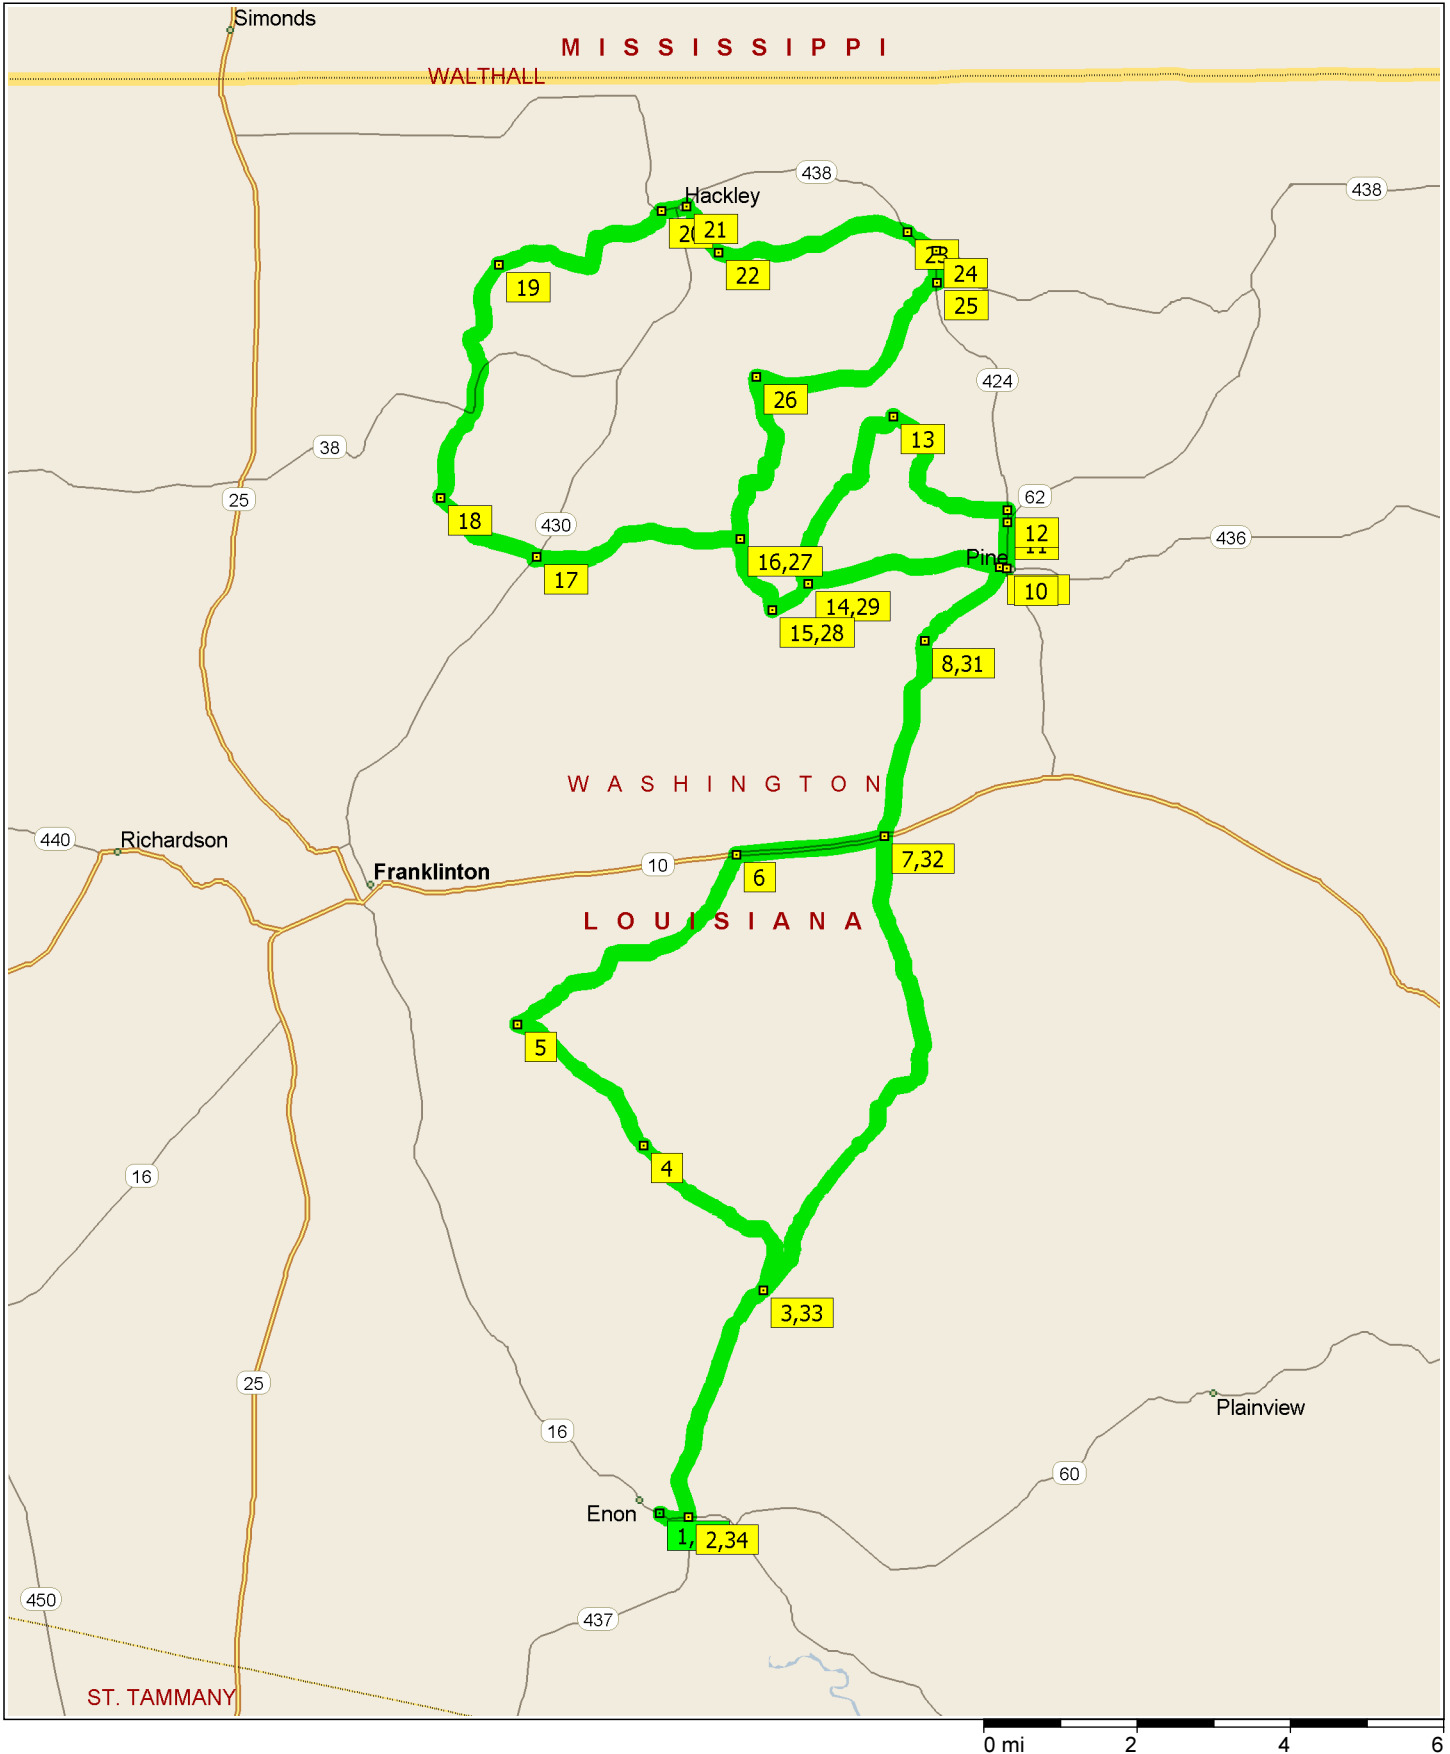

Enon Pine 67 mile

66.7 miles; 2 hours, 34 minutes